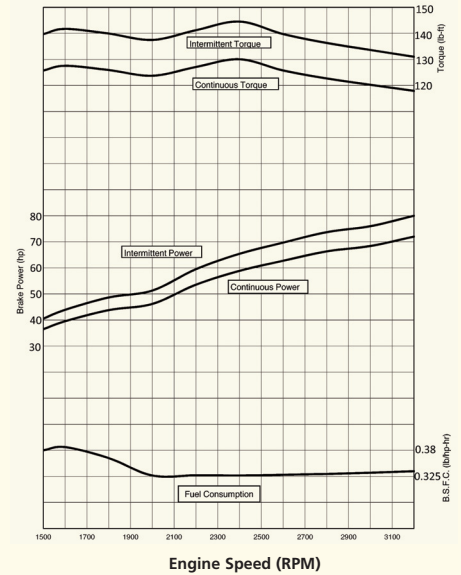

## Power Curves (corrected per SAE J1349)

Gasoline

Natural Gas

Liquefied Petroleum Gas

Powertrain Assemblies  
& Components  
Provided By Ford  
Component Sales

For additional information Contact:

**ENGINE  
DISTRIBUTORS  
INC.**