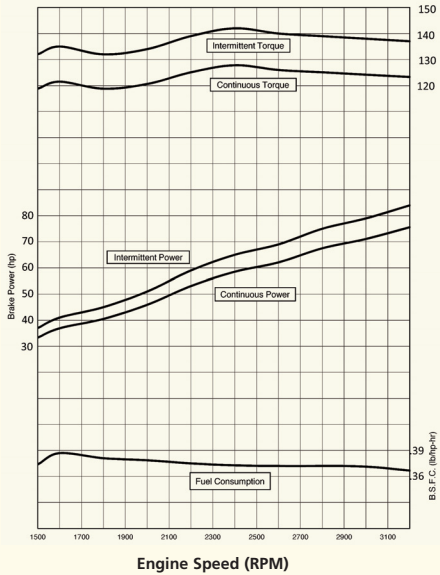

# Installation Drawings

Front End View

Left Side View

## Power Curves (corrected per SAE J1349)

Gasoline

Natural Gas

Liquefied Petroleum Gas

Powertrain Assemblies  
& Components  
Provided By Ford  
Component Sales

For additional information Contact:

**ENGINE  
DISTRIBUTORS  
INC.**