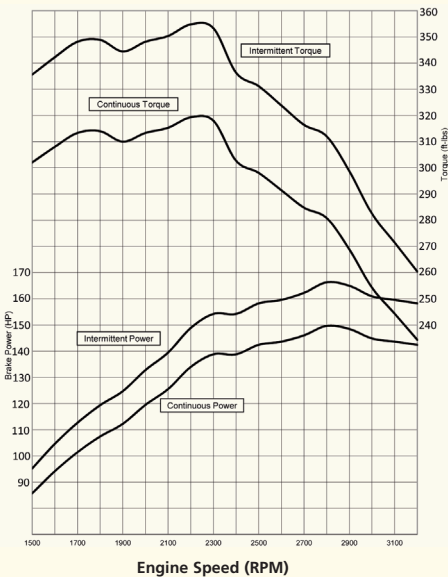

Installation Drawings

Front End View

Left Side View

Power Curves (corrected per SAE J1349)

Gasoline

Natural Gas

Liquefied Petroleum Gas

Powertrain Assemblies
& Components
Provided By Ford
Component Sales