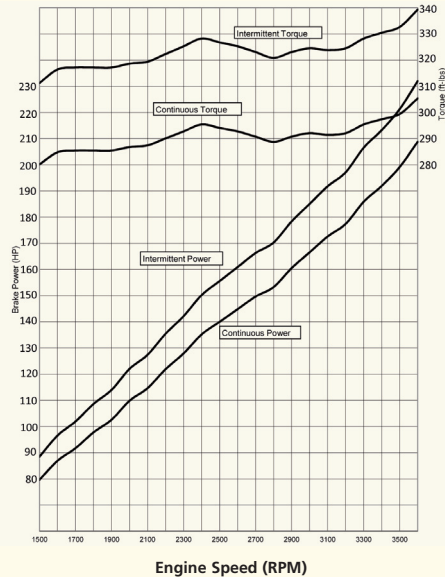

Installation Drawings

Front End View

Left Side View

Power Curves (corrected per SAE J1349)

Gasoline

Natural Gas

Liquefied Petroleum Gas

Powertrain Assemblies
& Components
Provided By Ford
Component Sales