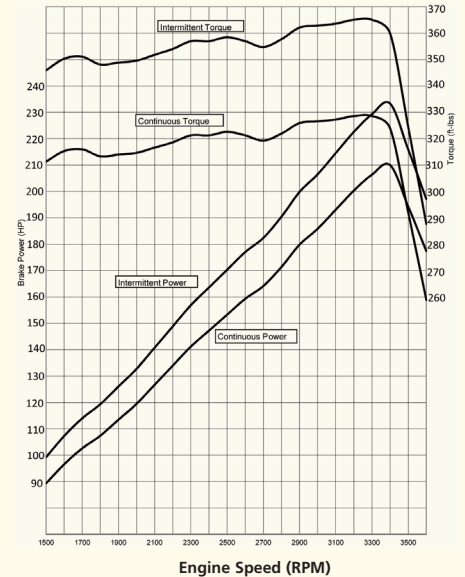

Installation Drawings

Front End View

Left Side View

Power Curves (corrected per SAE J1349)

Gasoline

Natural Gas

Liquefied Petroleum Gas

Powertrain Assemblies
& Components
Provided By Ford
Component Sales