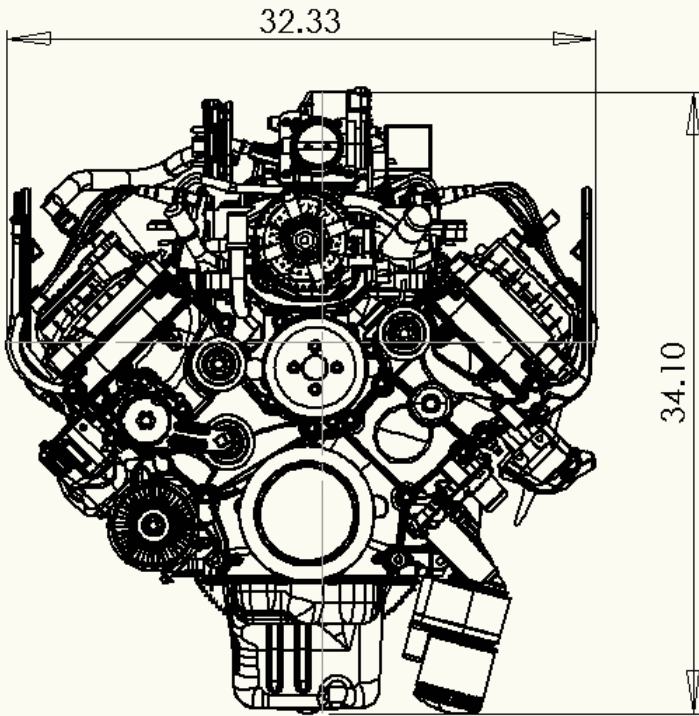

Installation Drawings

Front End View

Left Side View

Power Curves (corrected per SAE J1349)

Gasoline

Natural Gas

Liquefied Petroleum Gas

Powertrain Assemblies
& Components
Provided By Ford
Component Sales